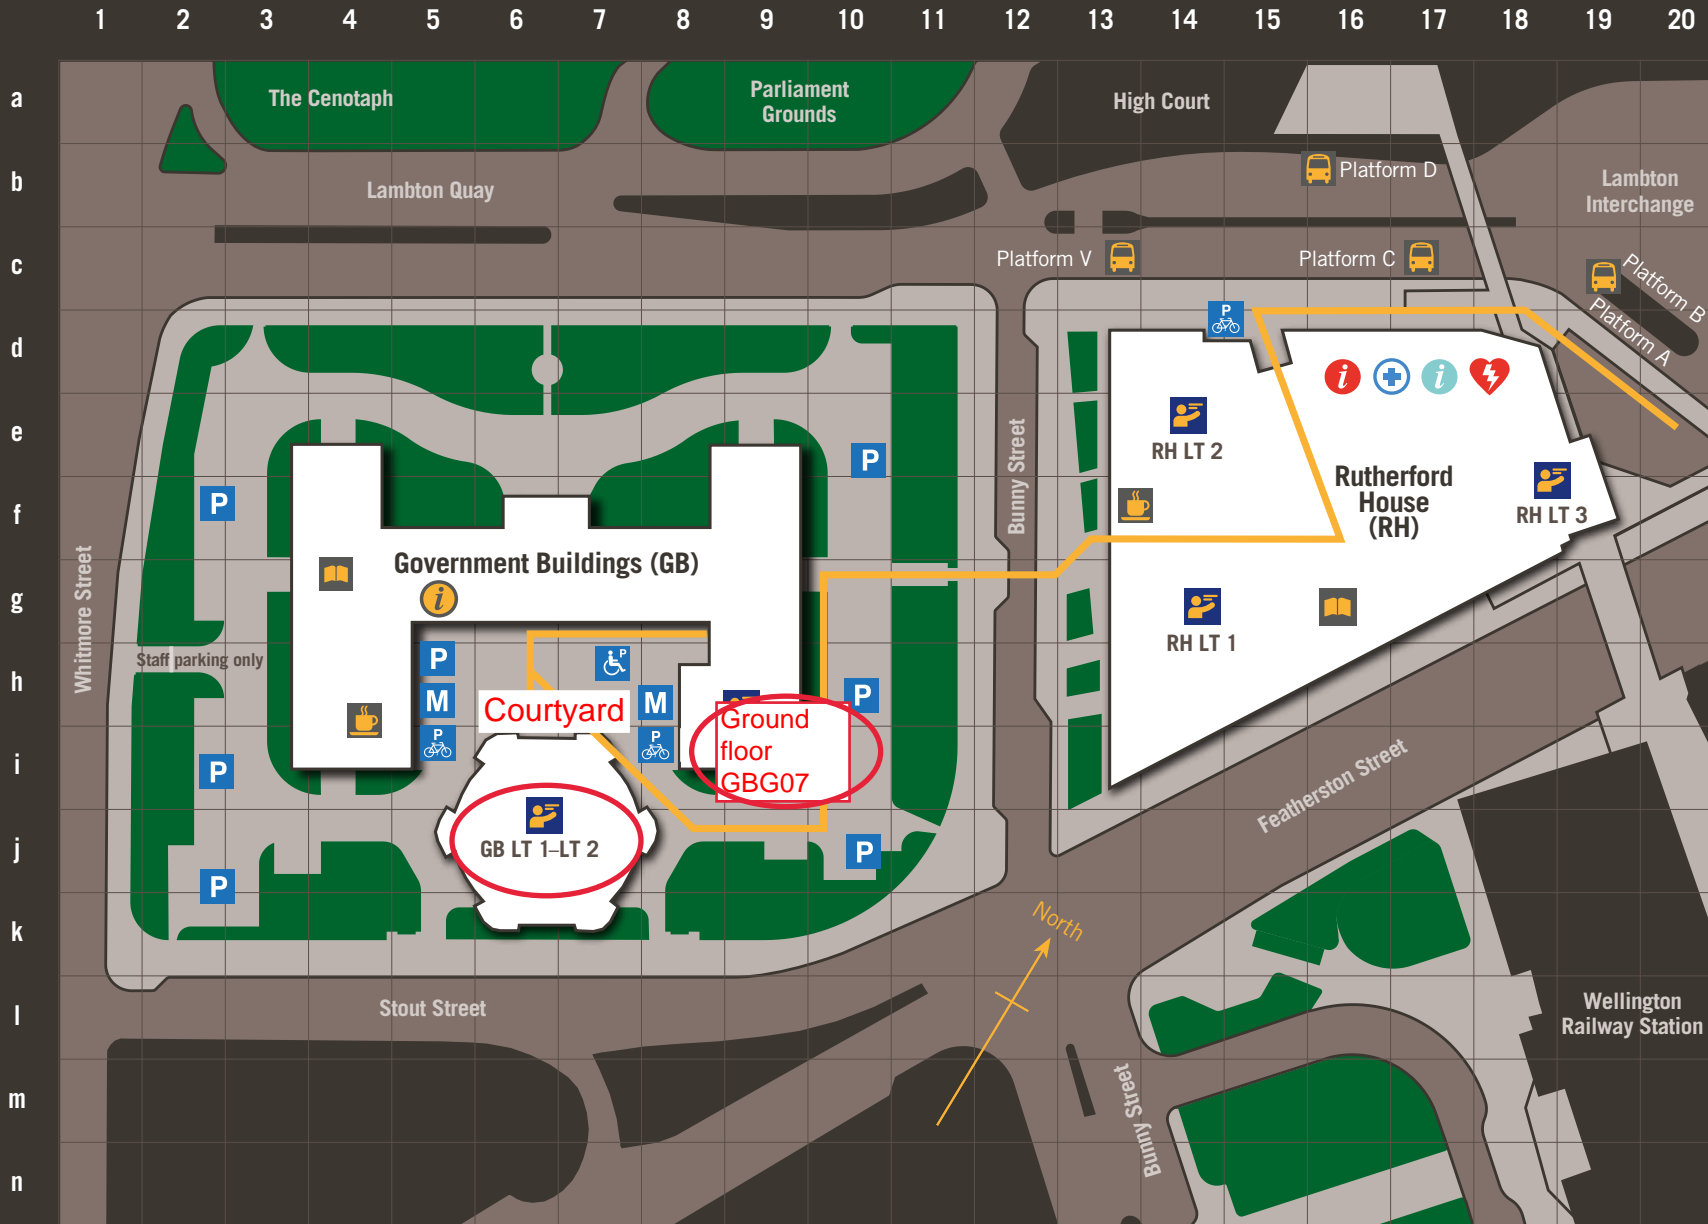

# Pipitea Campus Map

## Pipitea Campus Key

This map identifies the location of buildings and facilities and the accessible routes that link them for people with disabilities.

- a  Main building
- b  Accessible route
- c  (MS) Building code
- d  Café
- e i Information centre
- f + Library
- g P Public transport stop
- h i Victoria Info Ihonui
- i T Lecture theatre
- j P Parking (permit holders only)
- k M Motorcycle parking
- l ♿ Mobility parking
- m P Bike rack
- n i Disability Services
- + Health services
- ⚡ Automatic external defibrillator